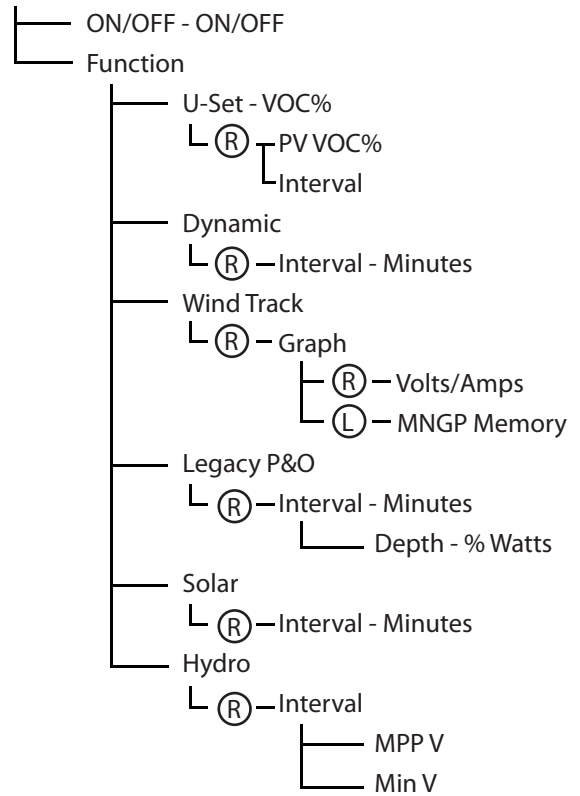

(R) Symbolizes pushing the Right Soft Key
 (L) Symbolizes pushing the Left Soft Key

AUX 1 - CONTINUED

Continued from previous page.

AUX MENU

Aux 2 - Manual Off/Manual On

MISC MENU

(R) Symbolizes pushing the Right Soft Key

(R) Symbolizes pushing the Right Soft Key

(L) Symbolizes pushing the Left Soft Key