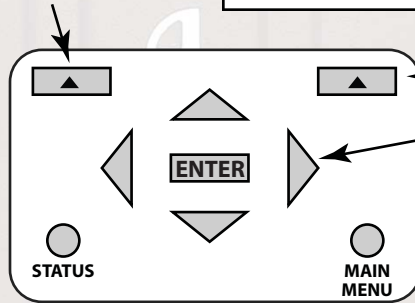

(R) Symbolizes pushing the Right Soft Key
(L) Symbolizes pushing the Left Soft Key

WARNING! The Classic's USB port is NOT isolated from battery negative. This is typically only an issue on positive ground systems or systems with a tripped ground fault protection device. Care must be taken that a computer connected to the Classic's USB port is either isolated from ground and the Classic's negative or that the computer's USB negative is common with the Classic's negative and ground.

Left Soft Key