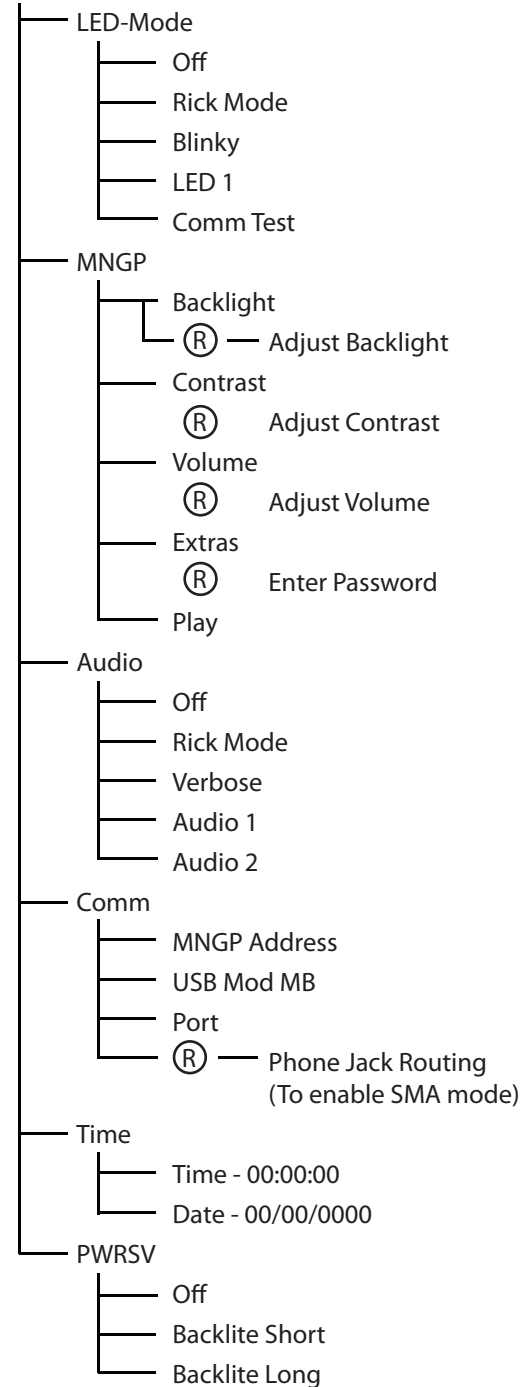

Classic Menu Items Status, Charge, Mode, Aux, Misc, Logs, Tweaks, Temps and Net

(R) Symbolizes pushing the Right Soft Key
 (L) Symbolizes pushing the Left Soft Key

WARNING! The Classic's USB port is NOT isolated from battery negative. This is typically only an issue on positive ground systems or systems with a tripped ground fault protection device. Care must be taken that a computer connected to the Classic's USB port is either isolated from ground and the Classic's negative or that the computer's USB negative is common with the Classic's negative and ground.

(R) Symbolizes pushing the Right Soft Key
 (L) Symbolizes pushing the Left Soft Key

AUX 1 - CONTINUED

Continued from previous page.

AUX MENU

Aux 2 - Manual Off/Manual On

MISC MENU

(R) Symbolizes pushing the Right Soft Key

TWEAKS MENU

- Offset VBatt
- Offset Vpv
- (R) AF - On/Off
 - GF - On/Off
 - LMX 0 On/Off
 - Blk
 - Flt
 - (R) ARST - On/Off
 - A-EQ-R
 - DvrtCnt - On/Off
 - (R) Insomnia - On/Off
 - Nitelog - On/Off
 - Shade - On/Off
 - TMSYNC - On/Off
 - (R) Followme - On/Off
 - BTS-NET - Master/Follow
 - PSWD - On/Off
 - WBRST - Yes/On
 - (R) Mode
 - Time
 - Senstvy

(R) Symbolizes pushing the Right Soft Key

(L) Symbolizes pushing the Left Soft Key