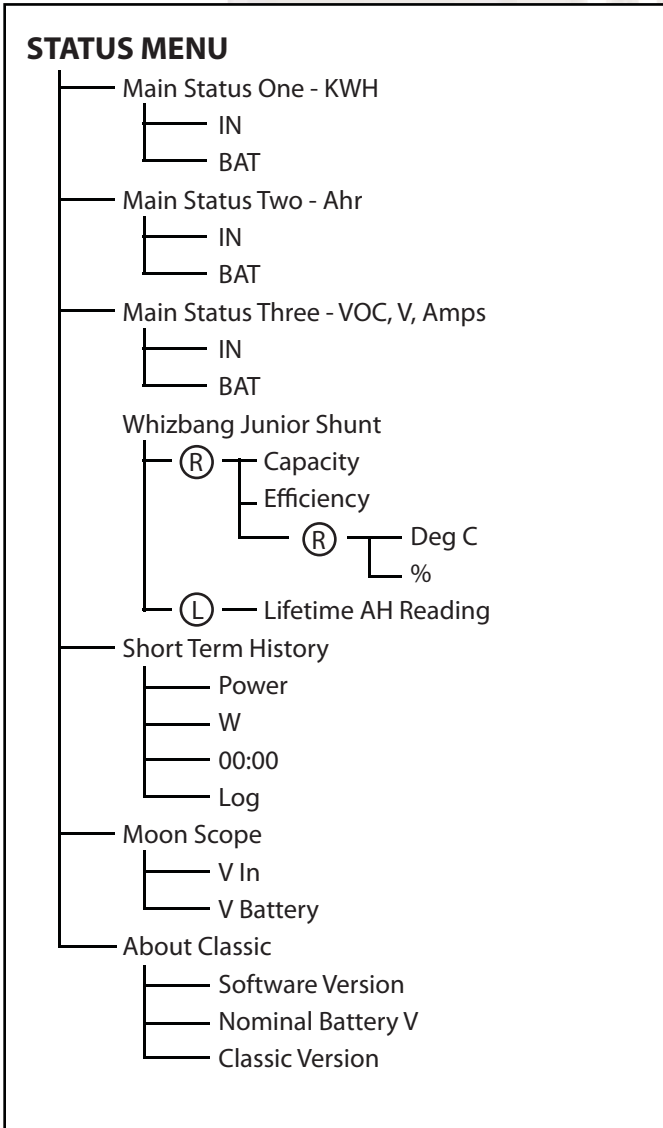

Classic Menu Items Status, Charge, Mode, Aux, Misc, Logs, Tweaks, Temps and Net

(R) Symbolizes pushing the Right Soft Key
 (L) Symbolizes pushing the Left Soft Key

WARNING! The Classic's USB port is NOT isolated from battery negative. This is typically only an issue on positive ground systems or systems with a tripped ground fault protection device. Care must be taken that a computer connected to the Classic's USB port is either isolated from ground and the Classic's negative or that the computer's USB negative is common with the Classic's negative and ground.

(R) Symbolizes pushing the Right Soft Key

(L) Symbolizes pushing the Left Soft Key