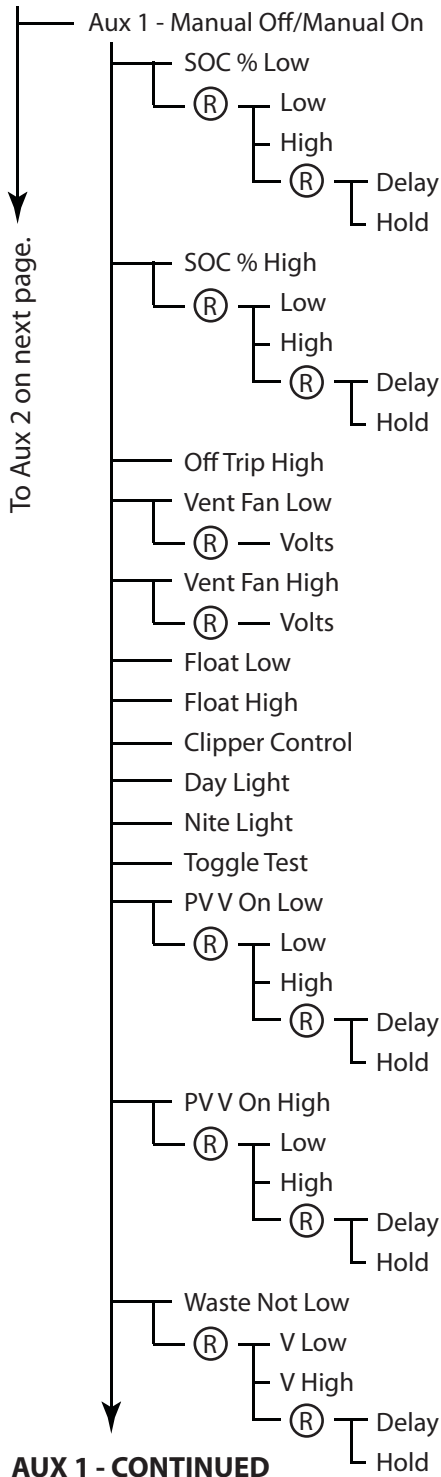

CLASSIC MENU MAP

MidNite Solar Inc.

AUX MENU