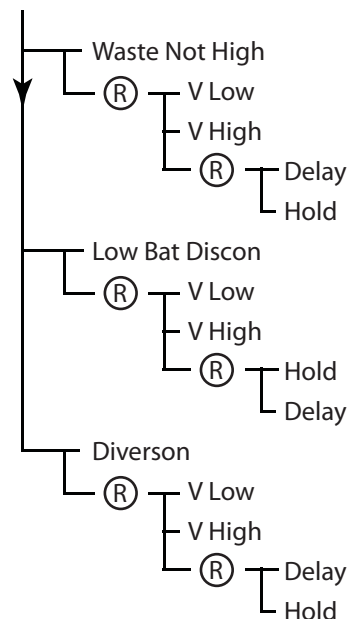

Classic Menu Items Status, Charge, Mode, Aux, Misc, Logs, Tweaks, Temps and Net

(R) Symbolizes pushing the Right Soft Key
 (L) Symbolizes pushing the Left Soft Key

WARNING! The Classic's USB port is NOT isolated from battery negative. This is typically only an issue on positive ground systems or systems with a tripped ground fault protection device. Care must be taken that a computer connected to the Classic's USB port is either isolated from ground and the Classic's negative or that the computer's USB negative is common with the Classic's negative and ground.

(R) Symbolizes pushing the Right Soft Key
 (L) Symbolizes pushing the Left Soft Key

AUX 1 - CONTINUED

Continued from previous page.

AUX MENU

Aux 2 - Manual Off/Manual On

MISC MENU

(R) Symbolizes pushing the Right Soft Key

(R) Symbolizes pushing the Right Soft Key

(L) Symbolizes pushing the Left Soft Key