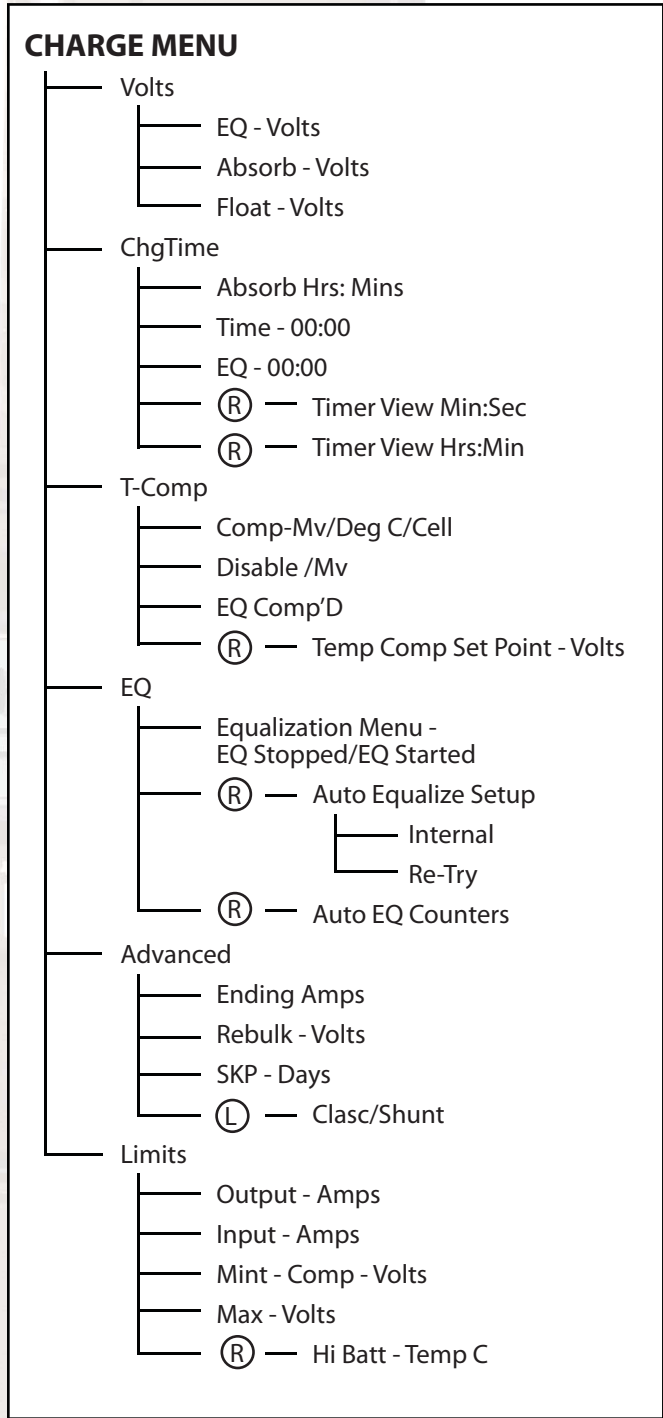

Classic Menu Items Status, Charge, Mode, Aux, Misc, Logs, Tweaks, Temps and Net

(R) Symbolizes pushing the Right Soft Key
 (L) Symbolizes pushing the Left Soft Key

WARNING! The Classic's USB port is NOT isolated from battery negative. This is typically only an issue on positive ground systems or systems with a tripped ground fault protection device. Care must be taken that a computer connected to the Classic's USB port is either isolated from ground and the Classic's negative or that the computer's USB negative is common with the Classic's negative and ground.

(R) Symbolizes pushing the Right Soft Key
 (L) Symbolizes pushing the Left Soft Key

AUX 1 - CONTINUED

Continued from previous page.

AUX MENU

Aux 2 - Manual Off/Manual On

MISC MENU

(R) Symbolizes pushing the Right Soft Key

(R) Symbolizes pushing the Right Soft Key

(L) Symbolizes pushing the Left Soft Key