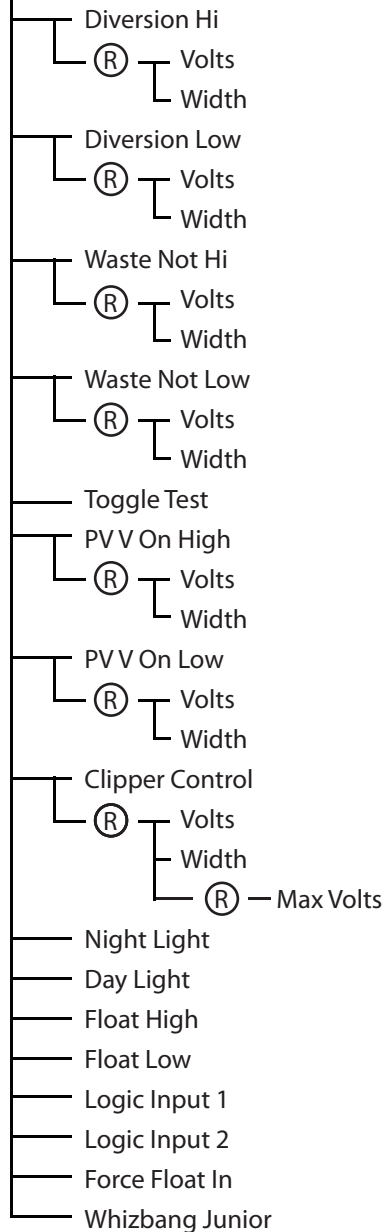

(R) Symbolizes pushing the Right Soft Key
 (L) Symbolizes pushing the Left Soft Key

AUX 1 - CONTINUED

Continued from previous page.

AUX MENU

Aux 2 - Manual Off/Manual On

MISC MENU

(R) Symbolizes pushing the Right Soft Key

LOGS MENU

- History
 - Clear
 - Daily Logs
 - Hourly Logs
 - Lifetime LW Hours
 - Lifetime Amp Hours
 - WB Jr. Net Amp Hours
 - WB Jr. Pos Amp Hours
 - WB Jr. Neg Amp Hours
- (L) Daily
 - Hi Fet T
 - Hi Vpv
 - Hi Vbatt
 - kW Hours
 - Float T
 - Hi Power
- (R) Hourly
 - Power
 - V In
 - V Batt
 - Stage
 - Amps Out
 - kW Hours
 - (R) Graph

(R) Symbolizes pushing the Right Soft Key

(L) Symbolizes pushing the Left Soft Key